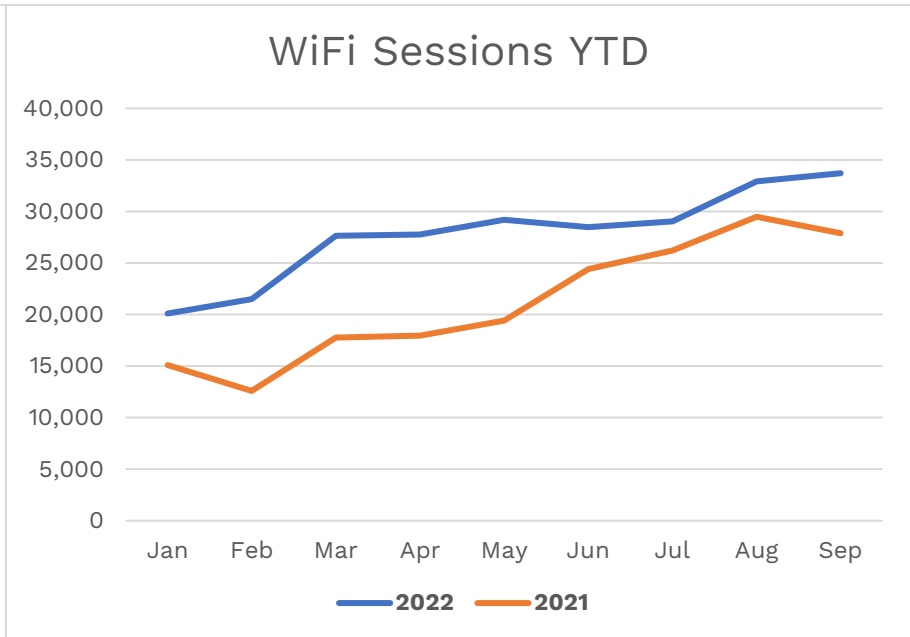

COVID Closures: No services offered: 3/14-6/7/2020; Curbside/walk-up services only: 6/8-8/23/2020, 11/21/2020-2/21/2021; 12/27/2021-1/17/2022; Open with occupancy restrictions/time limits: 8/24-11/20/2020, 2/22-12/25/21, 1/18/22-present.