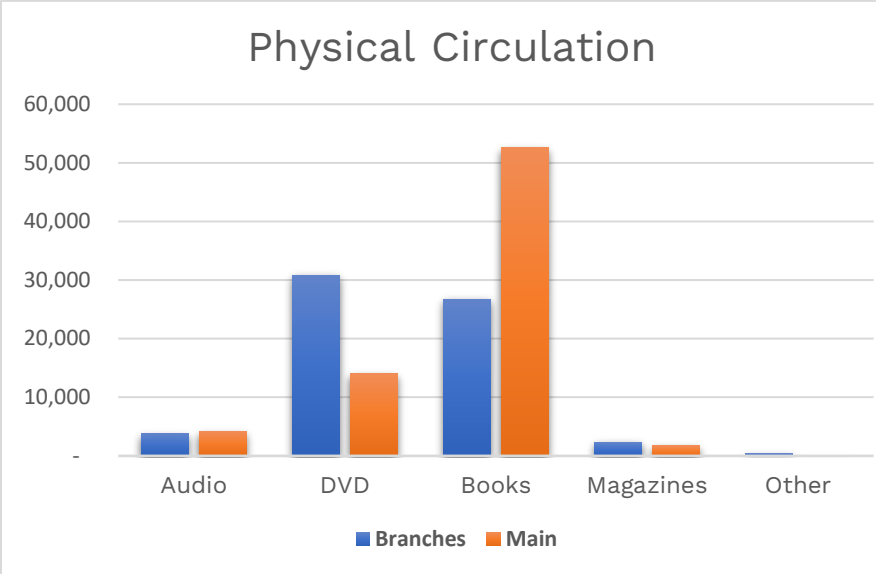

Monthly Activity Report – September 2022

Facilities Master Plan Closures: Jefferson, West Park, and Woodland Branches closed for construction as of 4/5/2021. Lorain Branch closed for construction as of 10/9/2021. Eastman Branch closed for construction as of 12/13/2021. Walz Branch closed for construction as of 3/5/2022. Brooklyn Branch closed for construction as of 5/7/2022.

COVID Closures: No services offered: 3/14-6/7/2020; Curbside/walk-up services only: 6/8-8/23/2020, 11/21/2020-2/21/2021; 12/27/2021-1/17/2022; Open with occupancy restrictions/time limits: 8/24-11/20/2020, 2/22-12/25/21, 1/18/22-present.