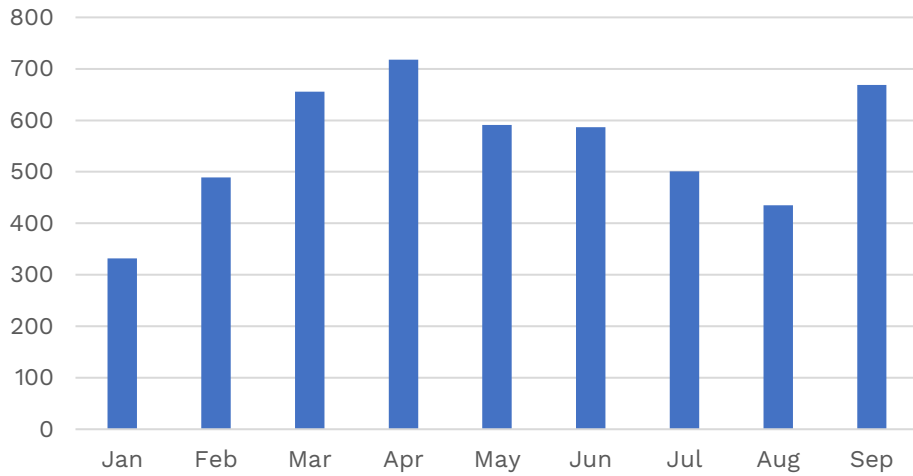

COVID Closures: No services offered: 3/14-6/7/2020; Curbside/walk-up services only: 6/8-8/23/2020, 11/21/2020-2/21/2021; 12/27/2021-1/17/2022; Open with occupancy restrictions/time limits: 8/24-11/20/2020, 2/22-12/25/21, 1/18/22-present.

*37,453 new juvenile cards were added through the new partnership with CMSD.

Branch Circulation Trends 2020-2022

Main Library Departments Circulation - September 2022

Programs & Events

Program Attendance

Audience Distribution

September Programming Categories

Most Popular Titles – September

Adult		Juvenile	
The 6:20 Man	David Baldacci	Dog Man	Dav Pilkey
Portrait of an Unknown Woman	Daniel Silva	Bob Books	Bobby Lynn Maslen
Finding Me	Kathryn Cushman	Cat Kid Comic Club	Dav Pilkey
GED Test Prep		Boo! Baa, la la la	Sandra Boynton
Where the Crawdads Sing	Delia Owens	We're Going on a Pumpkin Hunt	Goldie Hawk
Desperation in Death	J.D. Robb	Big Shot	Jeff Kinney
Overkill	Sandra Brown	Fetch-22	Dav Pilkey
The Ink Black Heart	Robert Galbraith	Creepy Crayon!	Aaron Reynolds
Death of the Black Widow	Robert Patterson	Cookies & Milk	Shawn Amos
The Challenge	Danielle Steel	My Girls & Curls	Layla Steele