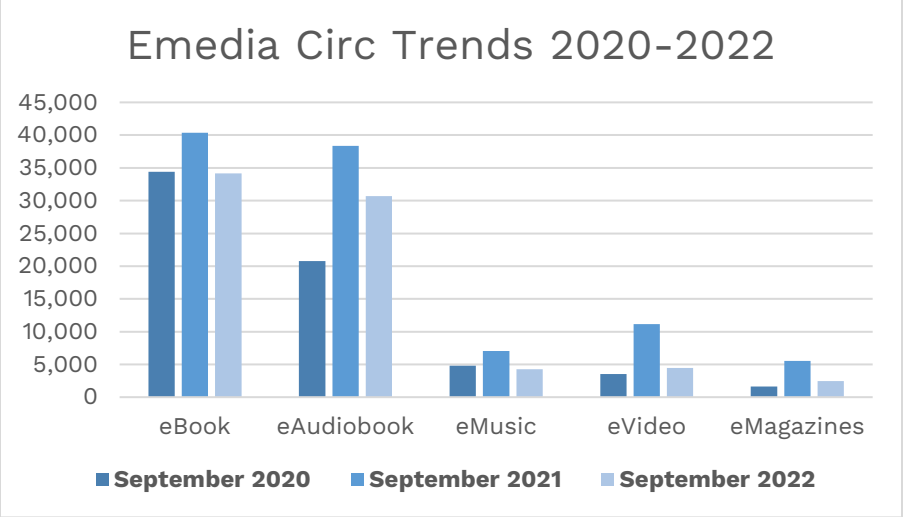

Monthly Activity Report – September 2022

Facilities Master Plan Closures: Jefferson, West Park, and Woodland Branches closed for construction as of 4/5/2021. Lorain Branch closed for construction as of 10/9/2021. Eastman Branch closed for construction as of 12/13/2021. Walz Branch closed for construction as of 3/5/2022. Brooklyn Branch closed for construction as of 5/7/2022.

COVID Closures: No services offered: 3/14-6/7/2020; Curbside/walk-up services only: 6/8-8/23/2020, 11/21/2020-2/21/2021; 12/27/2021-1/17/2022; Open with occupancy restrictions/time limits: 8/24-11/20/2020, 2/22-12/25/21, 1/18/22-present.