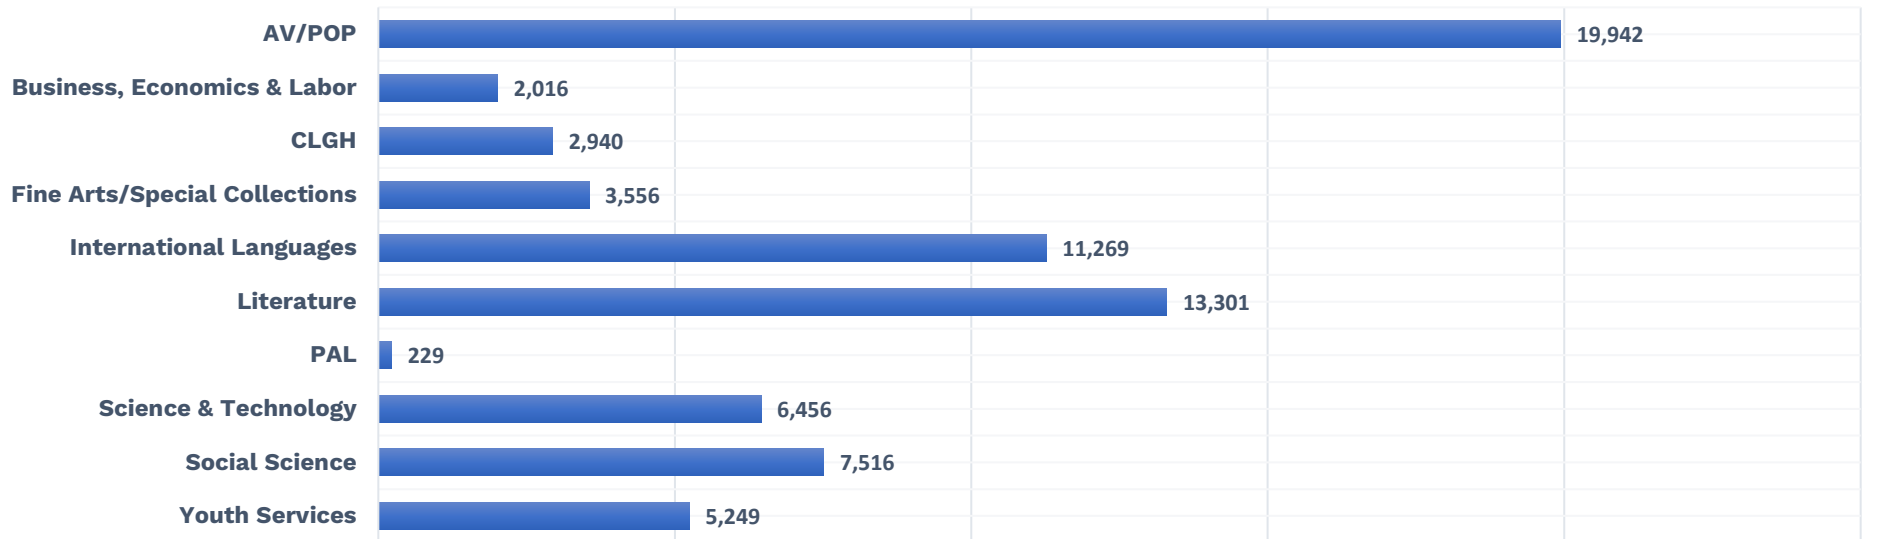

*37,453 new juvenile cards were added through the new partnership with CMSD.

Branch Circulation Trends 2020-2022

Main Library Departments Circulation - September 2022

Programs & Events

Program Attendance

Audience Distribution