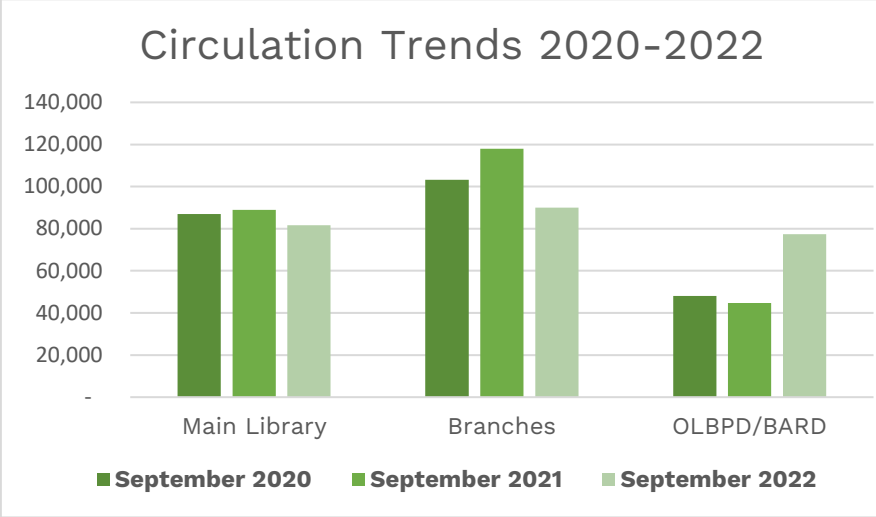

Monthly Activity Report – September 2022

Facilities Master Plan Closures: Jefferson, West Park, and Woodland Branches closed for construction as of 4/5/2021. Lorain Branch closed for construction as of 10/9/2021. Eastman Branch closed for construction as of 12/13/2021. Walz Branch closed for construction as of 3/5/2022. Brooklyn Branch closed for construction as of 5/7/2022.

COVID Closures: No services offered: 3/14-6/7/2020; Curbside/walk-up services only: 6/8-8/23/2020, 11/21/2020-2/21/2021; 12/27/2021-1/17/2022; Open with occupancy restrictions/time limits: 8/24-11/20/2020, 2/22-12/25/21, 1/18/22-present.

*37,453 new juvenile cards were added through the new partnership with CMSD.

Branch Circulation Trends 2020-2022

Main Library Departments Circulation - September 2022

Programs & Events

Program Attendance

Audience Distribution