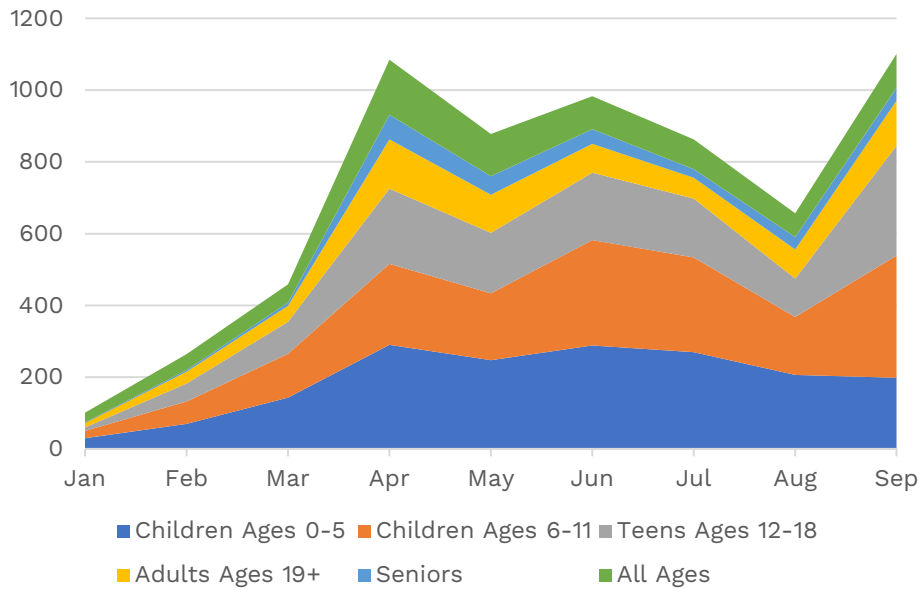

*37,453 new juvenile cards were added through the new partnership with CMSD.

Branch Circulation Trends 2020-2022

Main Library Departments Circulation - September 2022

Programs & Events

Program Attendance

Audience Distribution

September Programming Categories

Most Popular Titles – September

Adult		Juvenile	
The 6:20 Man	David Baldacci	Dog Man	Dav Pilkey
Portrait of an Unknown Woman	Daniel Silva	Bob Books	Bobby Lynn Maslen
Finding Me	Kathryn Cushman	Cat Kid Comic Club	Dav Pilkey
GED Test Prep		Boo! Baa, la la la	Sandra Boynton
Where the Crawdads Sing	Delia Owens	We're Going on a Pumpkin Hunt	Goldie Hawk
Desperation in Death	J.D. Robb	Big Shot	Jeff Kinney
Overkill	Sandra Brown	Fetch-22	Dav Pilkey
The Ink Black Heart	Robert Galbraith	Creepy Crayon!	Aaron Reynolds
Death of the Black Widow	Robert Patterson	Cookies & Milk	Shawn Amos
The Challenge	Danielle Steel	My Girls & Curls	Layla Steele