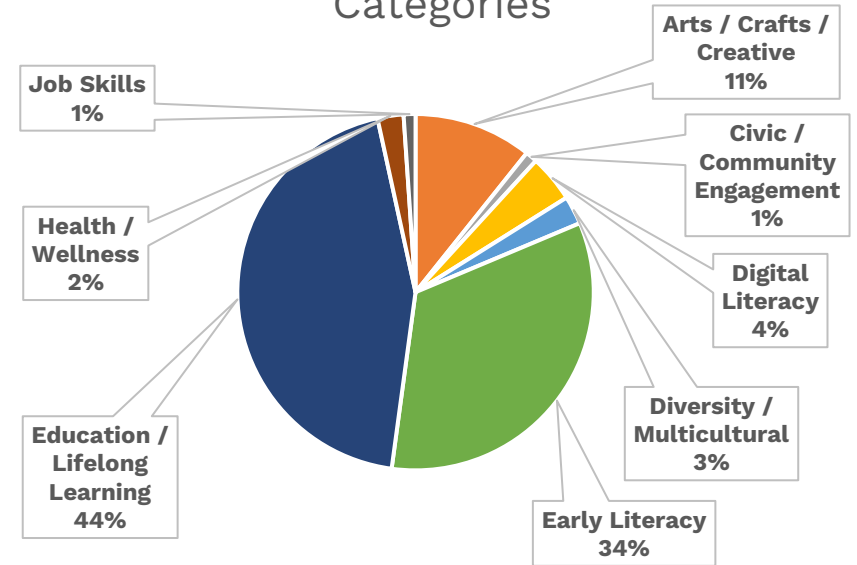

*37,453 new juvenile cards were added through the new partnership with CMSD.

Branch Circulation Trends 2020-2022

Main Library Departments Circulation - September 2022

Programs & Events

Program Attendance

Audience Distribution

September Programming Categories

Most Popular Titles – September

Adult		Juvenile	
The 6:20 Man	David Baldacci	Dog Man	Dav Pilkey
Portrait of an Unknown Woman	Daniel Silva	Bob Books	Bobby Lynn Maslen
Finding Me	Kathryn Cushman	Cat Kid Comic Club	Dav Pilkey
GED Test Prep		Boo! Baa, la la la	Sandra Boynton
Where the Crawdads Sing	Delia Owens	We're Going on a Pumpkin Hunt	Goldie Hawk
Desperation in Death	J.D. Robb	Big Shot	Jeff Kinney
Overkill	Sandra Brown	Fetch-22	Dav Pilkey
The Ink Black Heart	Robert Galbraith	Creepy Crayon!	Aaron Reynolds
Death of the Black Widow	Robert Patterson	Cookies & Milk	Shawn Amos
The Challenge	Danielle Steel	My Girls & Curls	Layla Steele