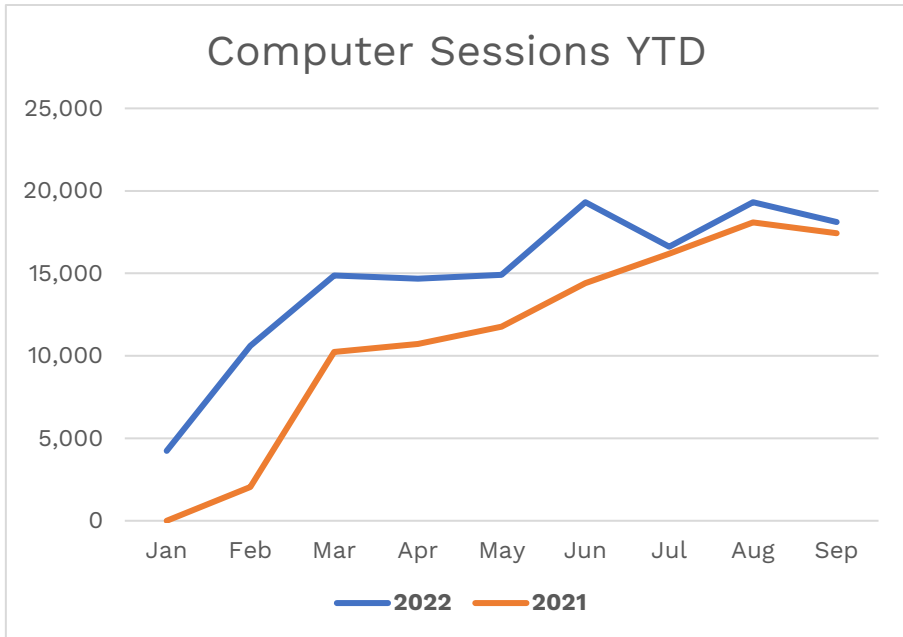

COVID Closures: No services offered: 3/14-6/7/2020; Curbside/walk-up services only: 6/8-8/23/2020, 11/21/2020-2/21/2021; 12/27/2021-1/17/2022; Open with occupancy restrictions/time limits: 8/24-11/20/2020, 2/22-12/25/21, 1/18/22-present.