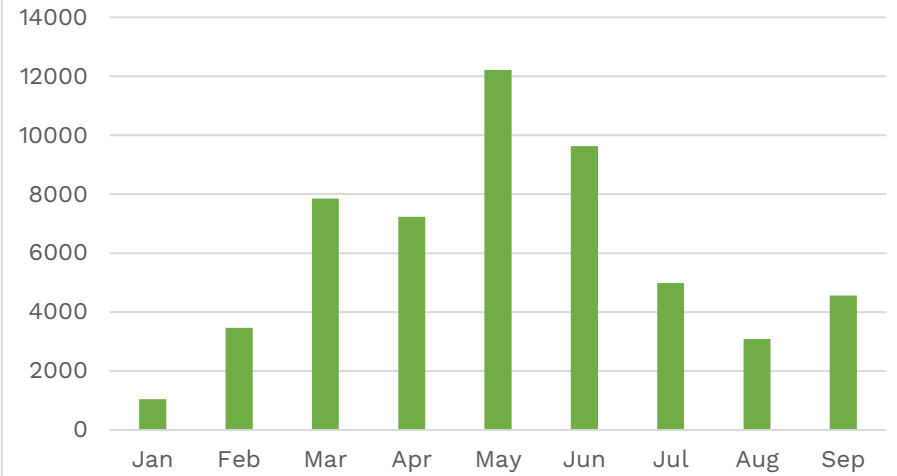

COVID Closures: No services offered: 3/14-6/7/2020; Curbside/walk-up services only: 6/8-8/23/2020, 11/21/2020-2/21/2021; 12/27/2021-1/17/2022; Open with occupancy restrictions/time limits: 8/24-11/20/2020, 2/22-12/25/21, 1/18/22-present.

*37,453 new juvenile cards were added through the new partnership with CMSD.

Branch Circulation Trends 2020-2022

Main Library Departments Circulation - September 2022

Programs & Events

Program Attendance

Audience Distribution

September Programming Categories

Most Popular Titles – September

Adult		Juvenile	
The 6:20 Man	David Baldacci	Dog Man	Dav Pilkey
Portrait of an Unknown Woman	Daniel Silva	Bob Books	Bobby Lynn Maslen
Finding Me	Kathryn Cushman	Cat Kid Comic Club	Dav Pilkey
GED Test Prep		Boo! Baa, la la la	Sandra Boynton
Where the Crawdads Sing	Delia Owens	We're Going on a Pumpkin Hunt	Goldie Hawk
Desperation in Death	J.D. Robb	Big Shot	Jeff Kinney
Overkill	Sandra Brown	Fetch-22	Dav Pilkey
The Ink Black Heart	Robert Galbraith	Creepy Crayon!	Aaron Reynolds
Death of the Black Widow	Robert Patterson	Cookies & Milk	Shawn Amos
The Challenge	Danielle Steel	My Girls & Curls	Layla Steele