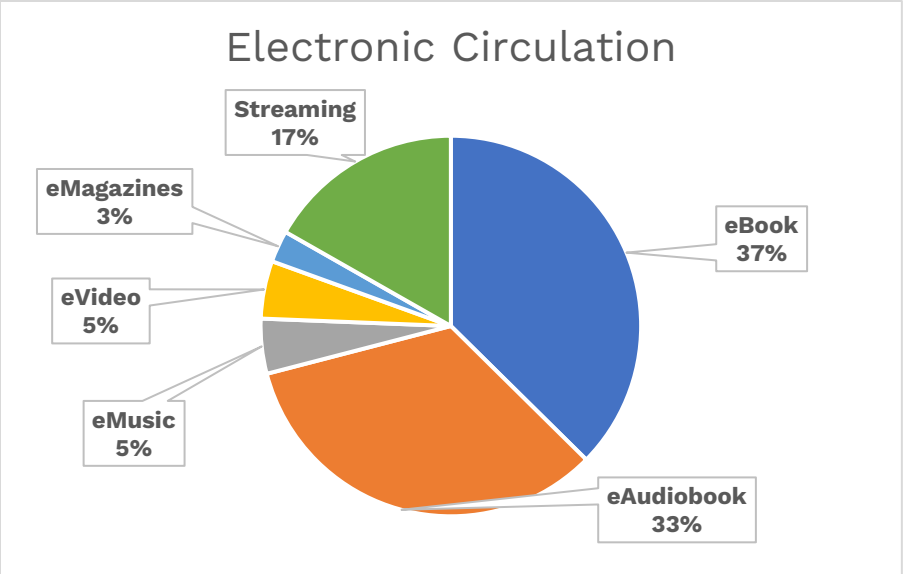

Monthly Activity Report – September 2022

Facilities Master Plan Closures: Jefferson, West Park, and Woodland Branches closed for construction as of 4/5/2021. Lorain Branch closed for construction as of 10/9/2021. Eastman Branch closed for construction as of 12/13/2021. Walz Branch closed for construction as of 3/5/2022. Brooklyn Branch closed for construction as of 5/7/2022.

COVID Closures: No services offered: 3/14-6/7/2020; Curbside/walk-up services only: 6/8-8/23/2020, 11/21/2020-2/21/2021; 12/27/2021-1/17/2022; Open with occupancy restrictions/time limits: 8/24-11/20/2020, 2/22-12/25/21, 1/18/22-present.