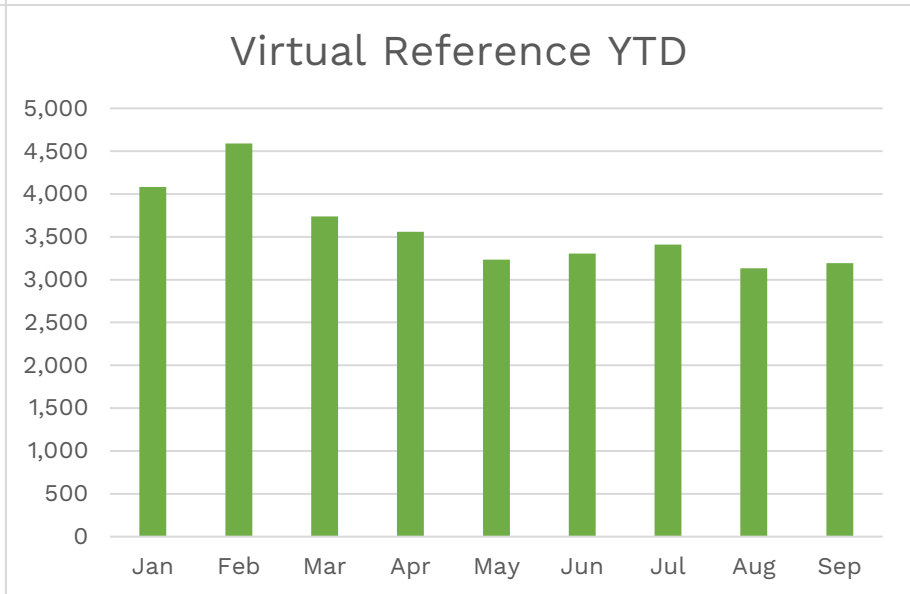

COVID Closures: No services offered: 3/14-6/7/2020; Curbside/walk-up services only: 6/8-8/23/2020, 11/21/2020-2/21/2021; 12/27/2021-1/17/2022; Open with occupancy restrictions/time limits: 8/24-11/20/2020, 2/22-12/25/21, 1/18/22-present.