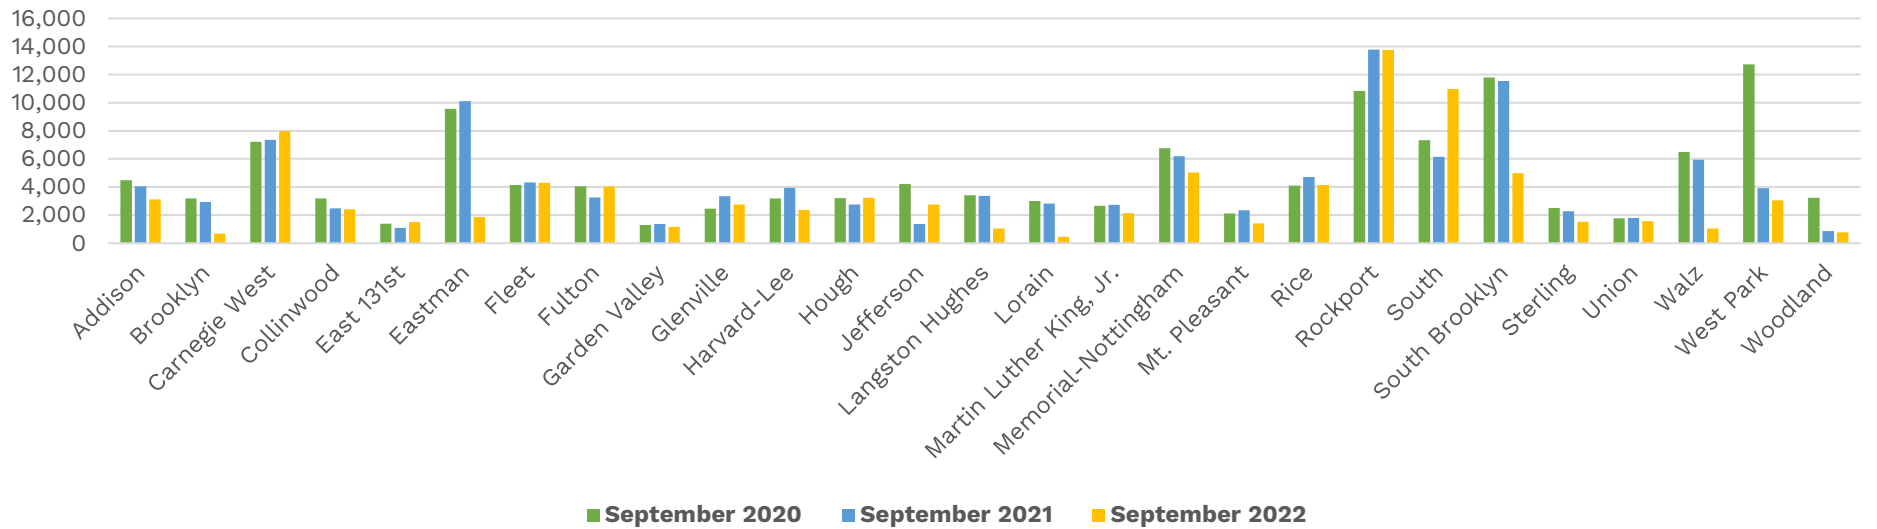

Monthly Activity Report – September 2022

Facilities Master Plan Closures: Jefferson, West Park, and Woodland Branches closed for construction as of 4/5/2021. Lorain Branch closed for construction as of 10/9/2021. Eastman Branch closed for construction as of 12/13/2021. Walz Branch closed for construction as of 3/5/2022. Brooklyn Branch closed for construction as of 5/7/2022.

COVID Closures: No services offered: 3/14-6/7/2020; Curbside/walk-up services only: 6/8-8/23/2020, 11/21/2020-2/21/2021; 12/27/2021-1/17/2022; Open with occupancy restrictions/time limits: 8/24-11/20/2020, 2/22-12/25/21, 1/18/22-present.

*37,453 new juvenile cards were added through the new partnership with CMSD.

Branch Circulation Trends 2020-2022

Main Library Departments Circulation - September 2022

Programs & Events

Program Attendance

Audience Distribution