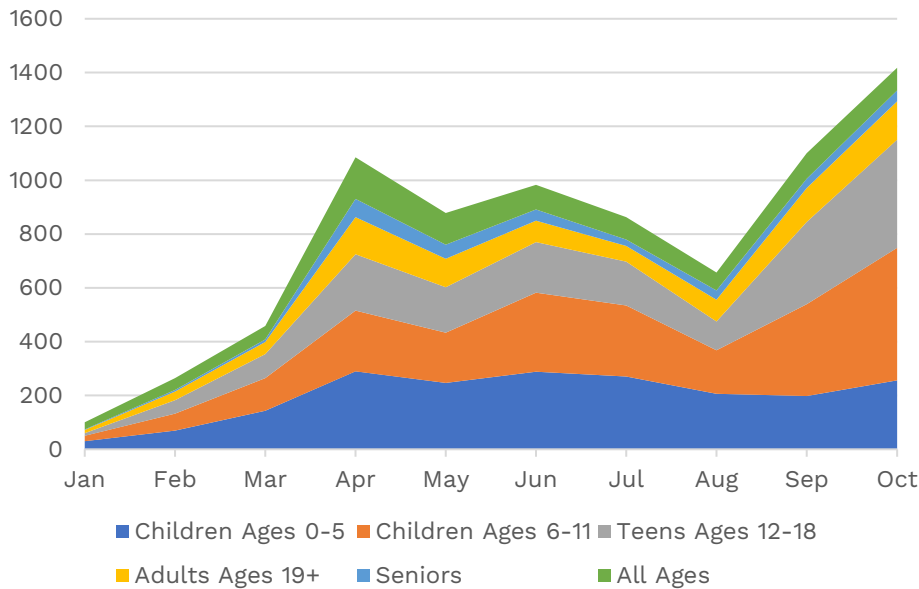

Branch Circulation Trends 2020-2022

Main Library Departments Circulation - October 2022

Circulation by Reading Level YTD

Programs & Events

Program Attendance

Audience Distribution

October Programming Categories