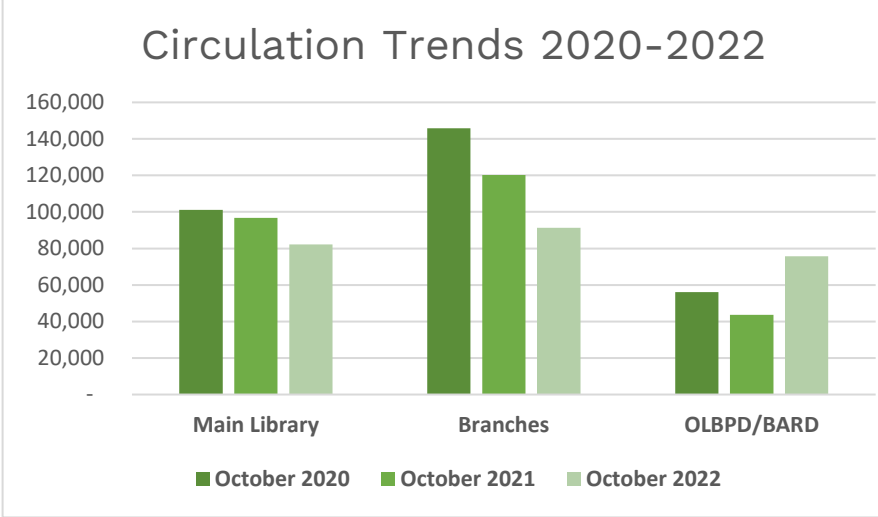

Monthly Activity Report – October 2022

Facilities Master Plan Closures: Jefferson, West Park, and Woodland Branches closed for construction as of 4/5/2021. Lorain Branch closed for construction as of 10/9/2021. Eastman Branch closed for construction as of 12/13/2021. Walz Branch closed for construction as of 3/5/2022. Brooklyn Branch closed for construction as of 5/7/2022. Jefferson Branch reopened 10/15/22.

COVID Closures: No services offered: 3/14-6/7/2020; Curbside/walk-up services only: 6/8-8/23/2020, 11/21/2020-2/21/2021; 12/27/2021-1/17/2022; Open with occupancy restrictions/time limits: 8/24-11/20/2020, 2/22-12/25/21, 1/18/22-11/5/22.

Branch Circulation Trends 2020-2022

Main Library Departments Circulation - October 2022

Circulation by Reading Level YTD

Programs & Events

Program Attendance

Audience Distribution

October Programming Categories