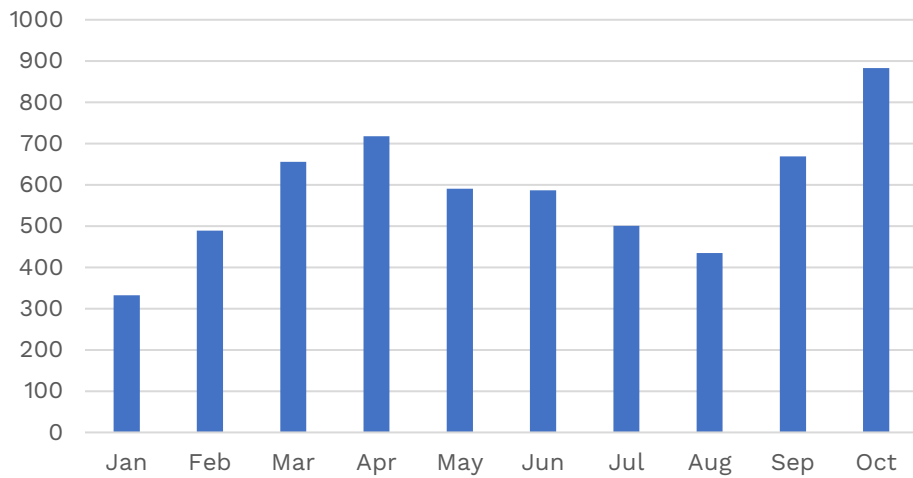

COVID Closures: No services offered: 3/14-6/7/2020; Curbside/walk-up services only: 6/8-8/23/2020, 11/21/2020-2/21/2021; 12/27/2021-1/17/2022; Open with occupancy restrictions/time limits: 8/24-11/20/2020, 2/22-12/25/21, 1/18/22-11/5/22.

Branch Circulation Trends 2020-2022

Main Library Departments Circulation - October 2022

Circulation by Reading Level YTD

Programs & Events

Program Attendance

Audience Distribution

October Programming Categories