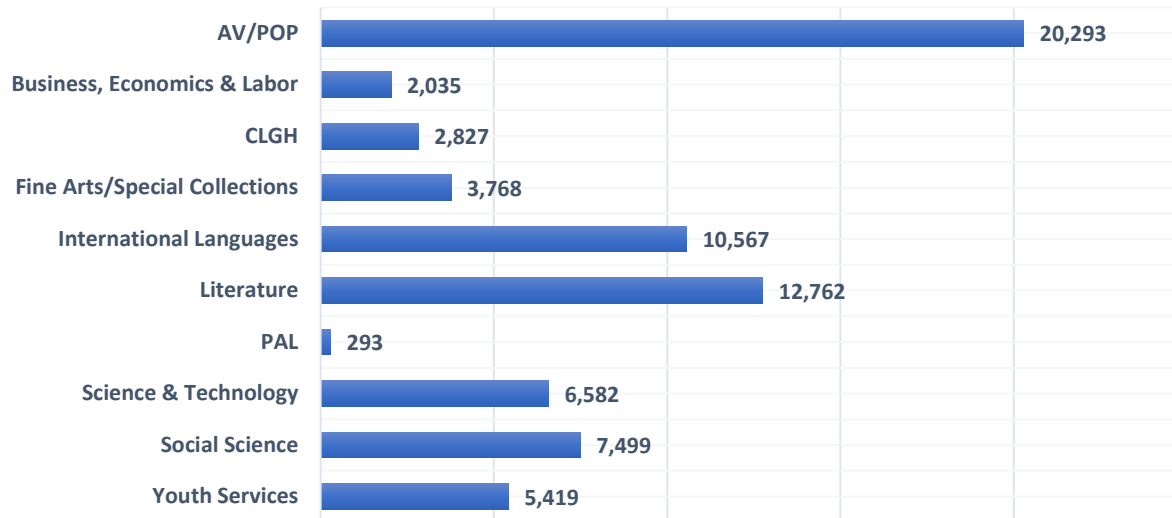

Monthly Activity Report – October 2022

Facilities Master Plan Closures: Jefferson, West Park, and Woodland Branches closed for construction as of 4/5/2021. Lorain Branch closed for construction as of 10/9/2021. Eastman Branch closed for construction as of 12/13/2021. Walz Branch closed for construction as of 3/5/2022. Brooklyn Branch closed for construction as of 5/7/2022. Jefferson Branch reopened 10/15/22.

Branch Circulation Trends 2020-2022

Main Library Departments Circulation - October 2022

Circulation by Reading Level YTD

Programs & Events

Program Attendance

Audience Distribution

October Programming Categories