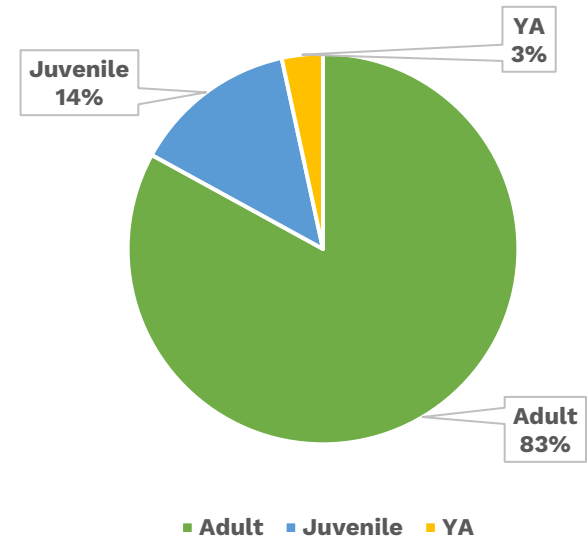

COVID Closures: No services offered: 3/14-6/7/2020; Curbside/walk-up services only: 6/8-8/23/2020, 11/21/2020-2/21/2021; 12/27/2021-1/17/2022; Open with occupancy restrictions/time limits: 8/24-11/20/2020, 2/22-12/25/21, 1/18/22-11/5/22.

Branch Circulation Trends 2020-2022

Main Library Departments Circulation - October 2022

Circulation by Reading Level YTD

Programs & Events

Program Attendance

Audience Distribution

October Programming Categories