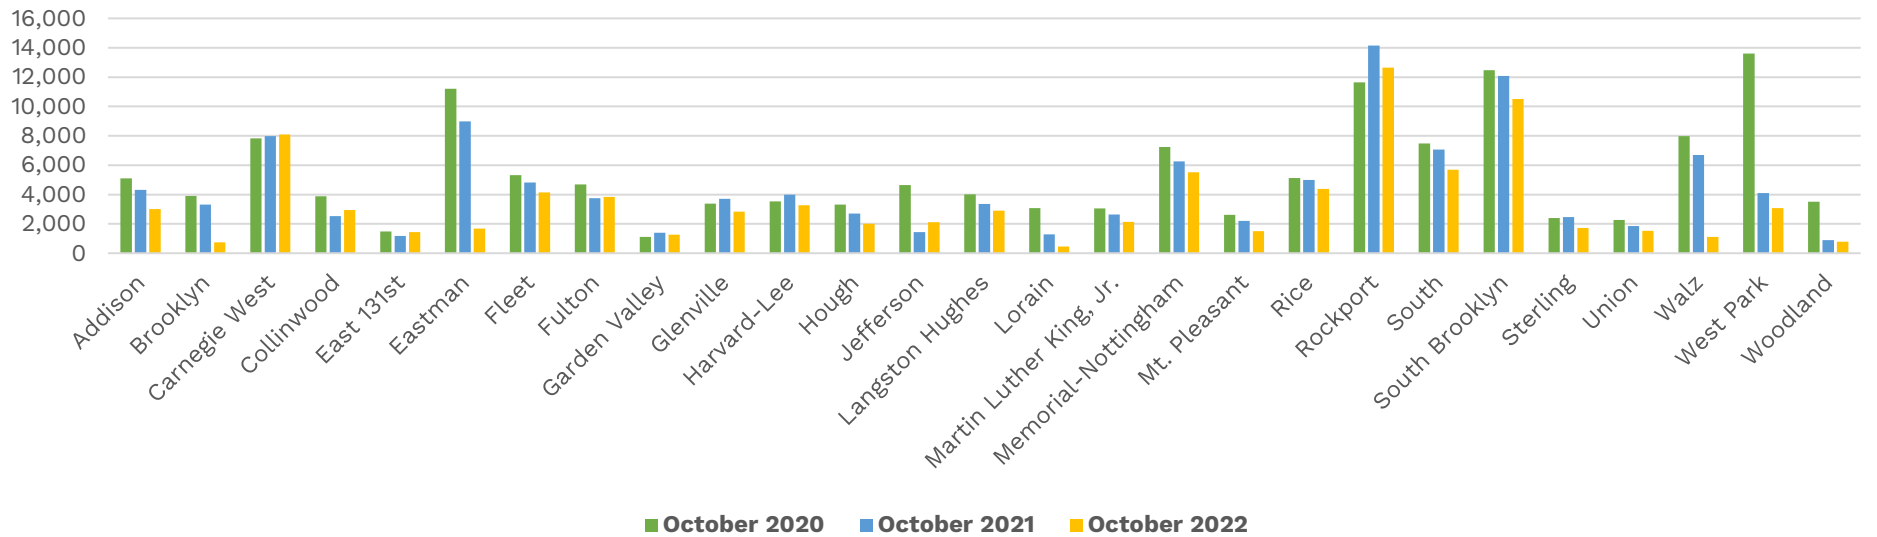

Monthly Activity Report – October 2022

Facilities Master Plan Closures: Jefferson, West Park, and Woodland Branches closed for construction as of 4/5/2021. Lorain Branch closed for construction as of 10/9/2021. Eastman Branch closed for construction as of 12/13/2021. Walz Branch closed for construction as of 3/5/2022. Brooklyn Branch closed for construction as of 5/7/2022. Jefferson Branch reopened 10/15/22.

COVID Closures: No services offered: 3/14-6/7/2020; Curbside/walk-up services only: 6/8-8/23/2020, 11/21/2020-2/21/2021; 12/27/2021-1/17/2022; Open with occupancy restrictions/time limits: 8/24-11/20/2020, 2/22-12/25/21, 1/18/22-11/5/22.

Branch Circulation Trends 2020-2022

Main Library Departments Circulation - October 2022

Circulation by Reading Level YTD

Programs & Events

Program Attendance

Audience Distribution

October Programming Categories