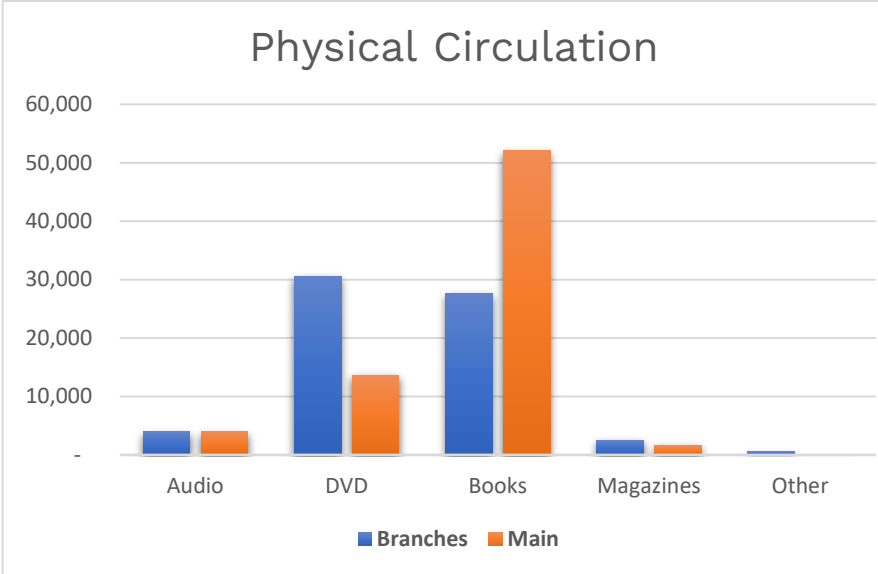

Monthly Activity Report – October 2022

Facilities Master Plan Closures: Jefferson, West Park, and Woodland Branches closed for construction as of 4/5/2021. Lorain Branch closed for construction as of 10/9/2021. Eastman Branch closed for construction as of 12/13/2021. Walz Branch closed for construction as of 3/5/2022. Brooklyn Branch closed for construction as of 5/7/2022. Jefferson Branch reopened 10/15/22.

COVID Closures: No services offered: 3/14-6/7/2020; Curbside/walk-up services only: 6/8-8/23/2020, 11/21/2020-2/21/2021; 12/27/2021-1/17/2022; Open with occupancy restrictions/time limits: 8/24-11/20/2020, 2/22-12/25/21, 1/18/22-11/5/22.

Branch Circulation Trends 2020-2022

Main Library Departments Circulation - October 2022

Circulation by Reading Level YTD

Programs & Events

Program Attendance

Audience Distribution

October Programming Categories