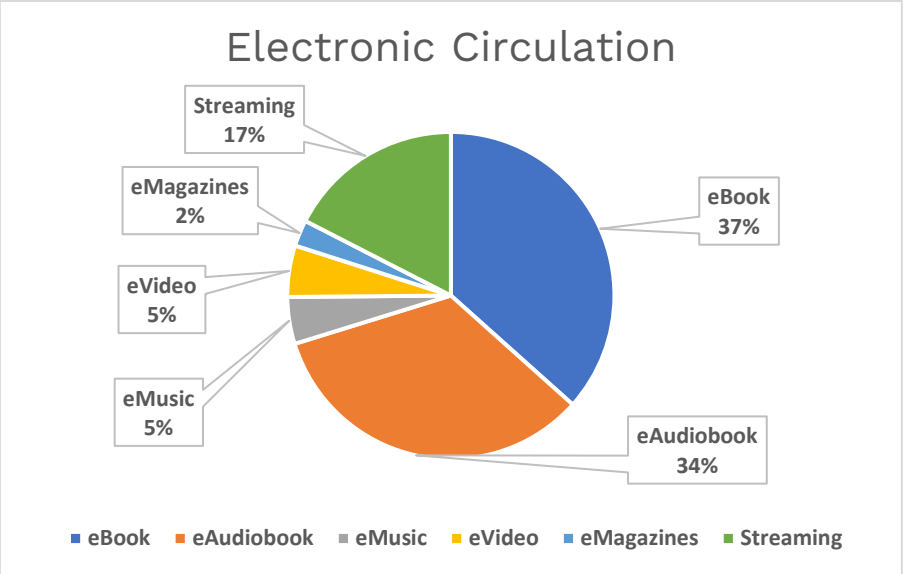

Monthly Activity Report – October 2022

Facilities Master Plan Closures: Jefferson, West Park, and Woodland Branches closed for construction as of 4/5/2021. Lorain Branch closed for construction as of 10/9/2021. Eastman Branch closed for construction as of 12/13/2021. Walz Branch closed for construction as of 3/5/2022. Brooklyn Branch closed for construction as of 5/7/2022. Jefferson Branch reopened 10/15/22.

COVID Closures: No services offered: 3/14-6/7/2020; Curbside/walk-up services only: 6/8-8/23/2020, 11/21/2020-2/21/2021; 12/27/2021-1/17/2022; Open with occupancy restrictions/time limits: 8/24-11/20/2020, 2/22-12/25/21, 1/18/22-11/5/22.