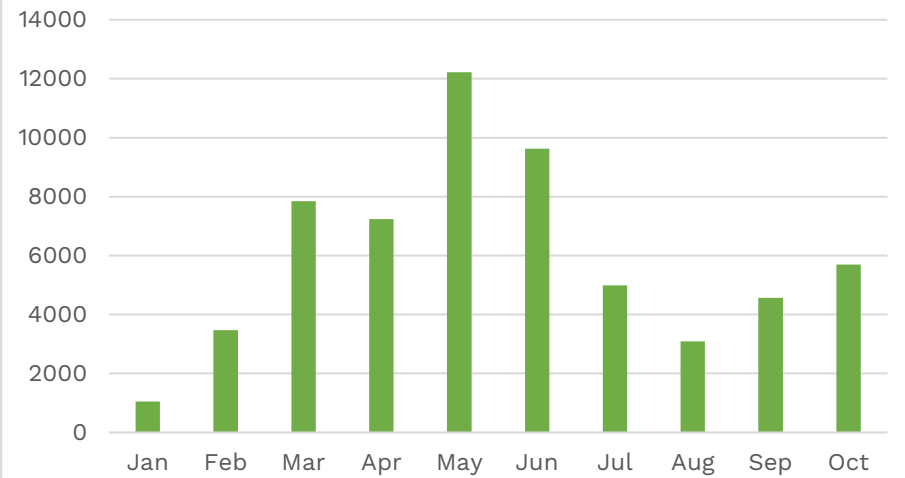

COVID Closures: No services offered: 3/14-6/7/2020; Curbside/walk-up services only: 6/8-8/23/2020, 11/21/2020-2/21/2021; 12/27/2021-1/17/2022; Open with occupancy restrictions/time limits: 8/24-11/20/2020, 2/22-12/25/21, 1/18/22-11/5/22.

Branch Circulation Trends 2020-2022

Main Library Departments Circulation - October 2022

Circulation by Reading Level YTD

Programs & Events

Program Attendance

Audience Distribution

October Programming Categories