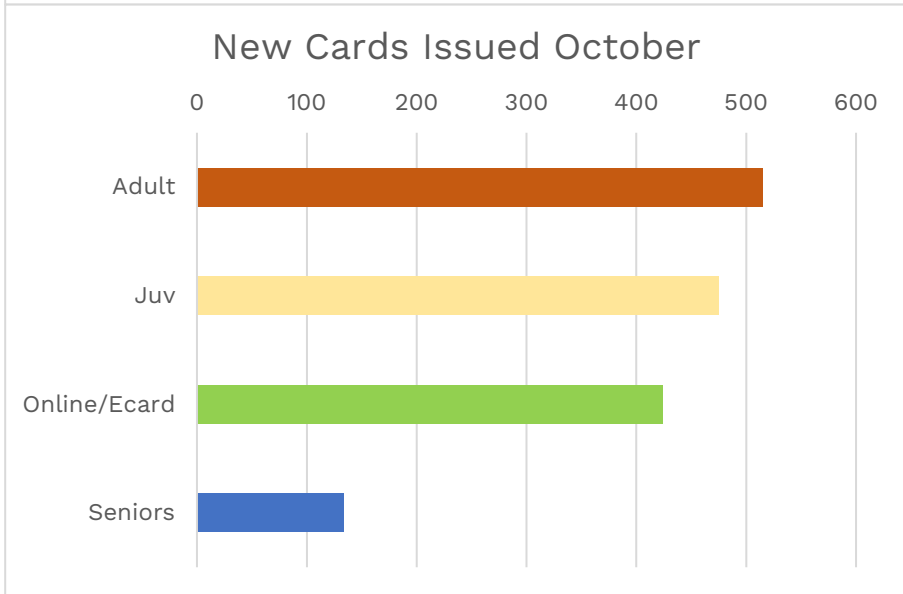

Monthly Activity Report – October 2022

Facilities Master Plan Closures: Jefferson, West Park, and Woodland Branches closed for construction as of 4/5/2021. Lorain Branch closed for construction as of 10/9/2021. Eastman Branch closed for construction as of 12/13/2021. Walz Branch closed for construction as of 3/5/2022. Brooklyn Branch closed for construction as of 5/7/2022. Jefferson Branch reopened 10/15/22.

COVID Closures: No services offered: 3/14-6/7/2020; Curbside/walk-up services only: 6/8-8/23/2020, 11/21/2020-2/21/2021; 12/27/2021-1/17/2022; Open with occupancy restrictions/time limits: 8/24-11/20/2020, 2/22-12/25/21, 1/18/22-11/5/22.

Branch Circulation Trends 2020-2022

Main Library Departments Circulation - October 2022

Circulation by Reading Level YTD

Programs & Events

Program Attendance

Audience Distribution

October Programming Categories