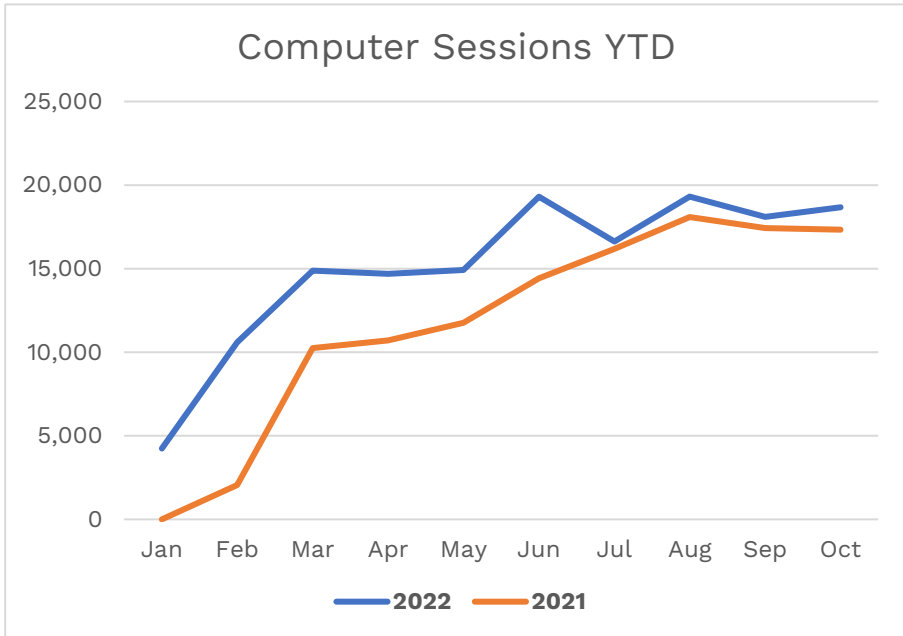

Monthly Activity Report – October 2022

Facilities Master Plan Closures: Jefferson, West Park, and Woodland Branches closed for construction as of 4/5/2021. Lorain Branch closed for construction as of 10/9/2021. Eastman Branch closed for construction as of 12/13/2021. Walz Branch closed for construction as of 3/5/2022. Brooklyn Branch closed for construction as of 5/7/2022. Jefferson Branch reopened 10/15/22.

Branch Circulation Trends 2020-2022

Main Library Departments Circulation - October 2022

Circulation by Reading Level YTD

Programs & Events

Program Attendance

Audience Distribution

October Programming Categories