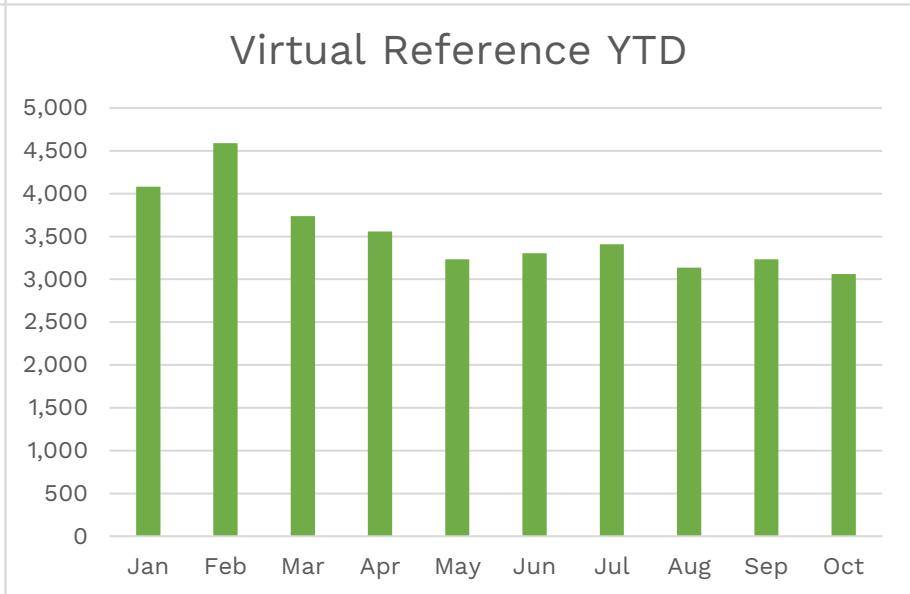

COVID Closures: No services offered: 3/14-6/7/2020; Curbside/walk-up services only: 6/8-8/23/2020, 11/21/2020-2/21/2021; 12/27/2021-1/17/2022; Open with occupancy restrictions/time limits: 8/24-11/20/2020, 2/22-12/25/21, 1/18/22-11/5/22.

Branch Circulation Trends 2020-2022

Main Library Departments Circulation - October 2022

Circulation by Reading Level YTD

Programs & Events

Program Attendance

Audience Distribution

October Programming Categories