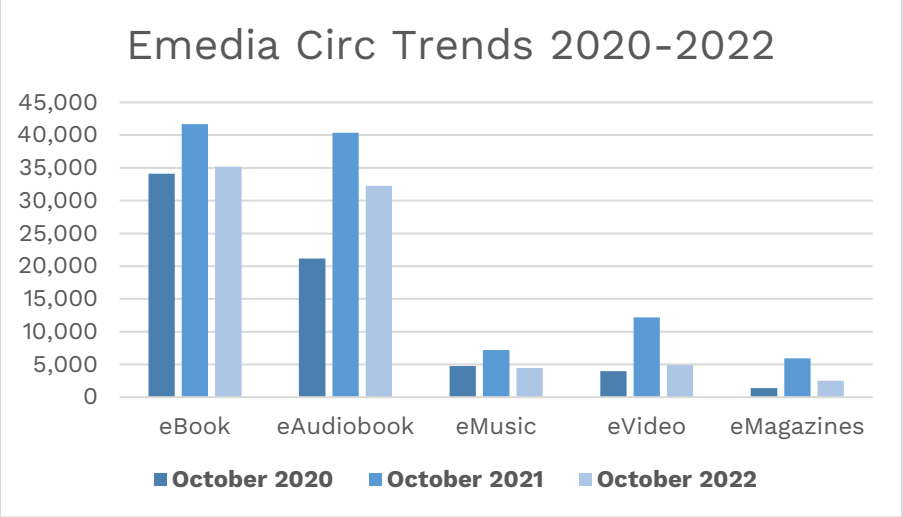

Monthly Activity Report – October 2022

Facilities Master Plan Closures: Jefferson, West Park, and Woodland Branches closed for construction as of 4/5/2021. Lorain Branch closed for construction as of 10/9/2021. Eastman Branch closed for construction as of 12/13/2021. Walz Branch closed for construction as of 3/5/2022. Brooklyn Branch closed for construction as of 5/7/2022. Jefferson Branch reopened 10/15/22.

Branch Circulation Trends 2020-2022

Main Library Departments Circulation - October 2022

Circulation by Reading Level YTD

Programs & Events

Program Attendance

Audience Distribution

October Programming Categories