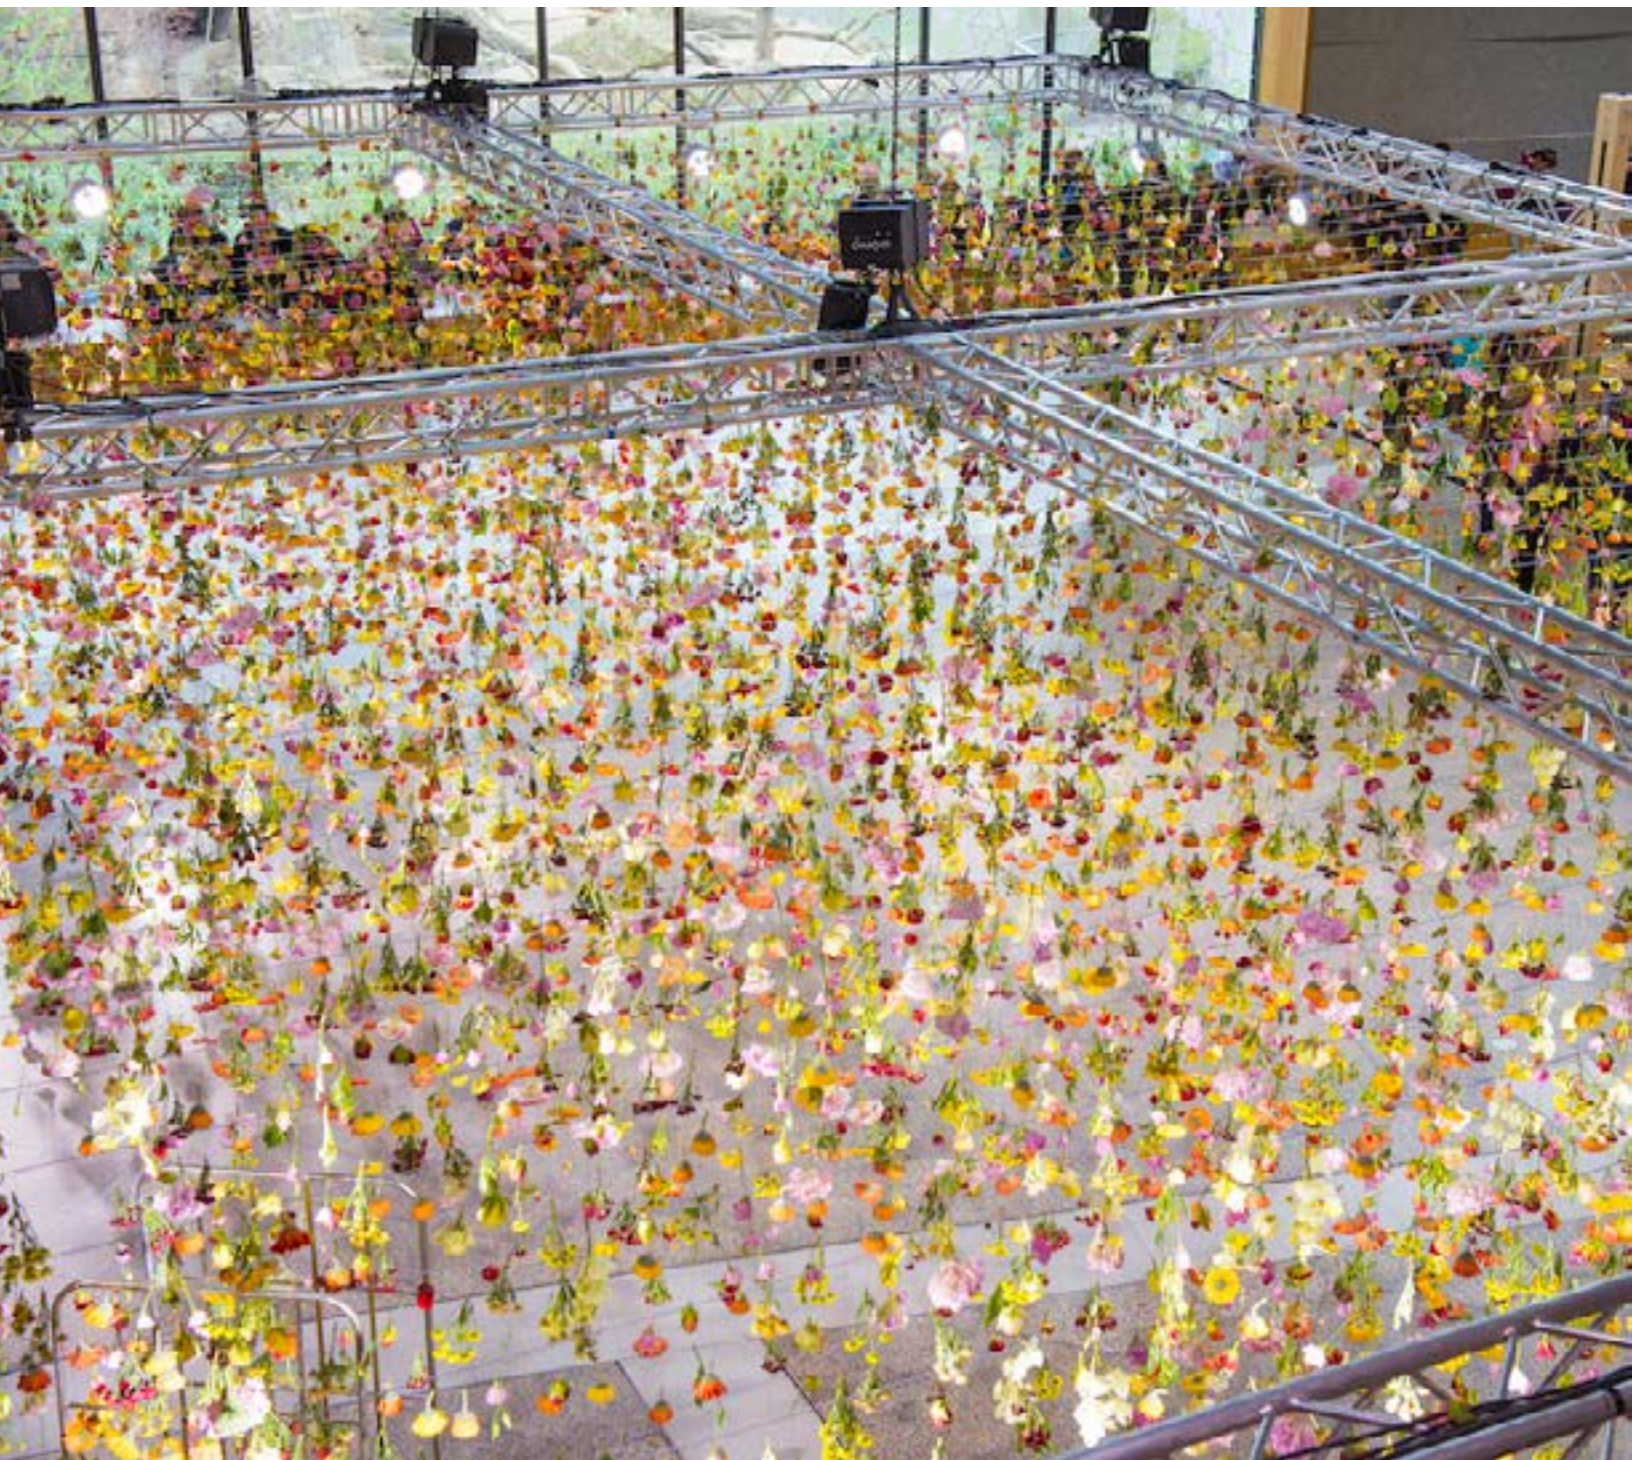

Two New Art Wall Artworks at Existing Artwall Locations

Harvard-Lee Branch
South Brooklyn Branch

One New Art Wall Location

Third new art wall branch location TBD

Rebecca Louise Law Precedent artworks

“My artwork is for sharing. I make these installations to allow people to interact with nature, to give time to observe and be moved by the beauty of creation.”

Rebecca Louise Law Precedent artworks

“My artwork is for sharing. I make these installations to allow people to interact with nature, to give time to observe and be moved by the beauty of creation.”

Rebecca Louise Law Precedent artworks

“My artwork is for sharing. I make these installations to allow people to interact with nature, to give time to observe and be moved by the beauty of creation.”

Two new artworks for the existing CPL Branch Art Wall Murals and one new CPL Branch Art Wall Mural